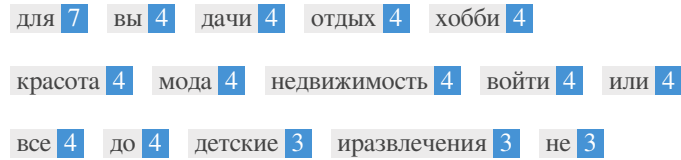

Keywords Cloud

This Keyword Cloud provides an insight into the frequency of keyword usage within the page.

It's important to carry out keyword research to get an understanding of the keywords that your audience is using. There are a number of keyword research tools available online to help you choose which keywords to target.

Keyword Consistency

Keywords	Freq	Title	Desc	<H>
для	7	✗	✓	✓
вы	4	✗	✓	✗
дачи	4	✗	✗	✗
отдых	4	✗	✗	✗
хобби	4	✗	✗	✗
красота	4	✗	✗	✗
мода	4	✗	✗	✗
недвижимость	4	✗	✗	✗
войти	4	✗	✗	✗
или	4	✗	✓	✗
все	4	✗	✓	✗
до	4	✓	✓	✓
детские	3	✗	✗	✗
иразвлечения	3	✗	✗	✗
не	3	✗	✗	✓

This table highlights the importance of being consistent with your use of keywords.

To improve the chance of ranking well in search results for a specific keyword, make sure you include it in some or all of the following: page URL, page content, title tag, meta description, header tags, image alt attributes, internal link anchor text and backlink anchor text.